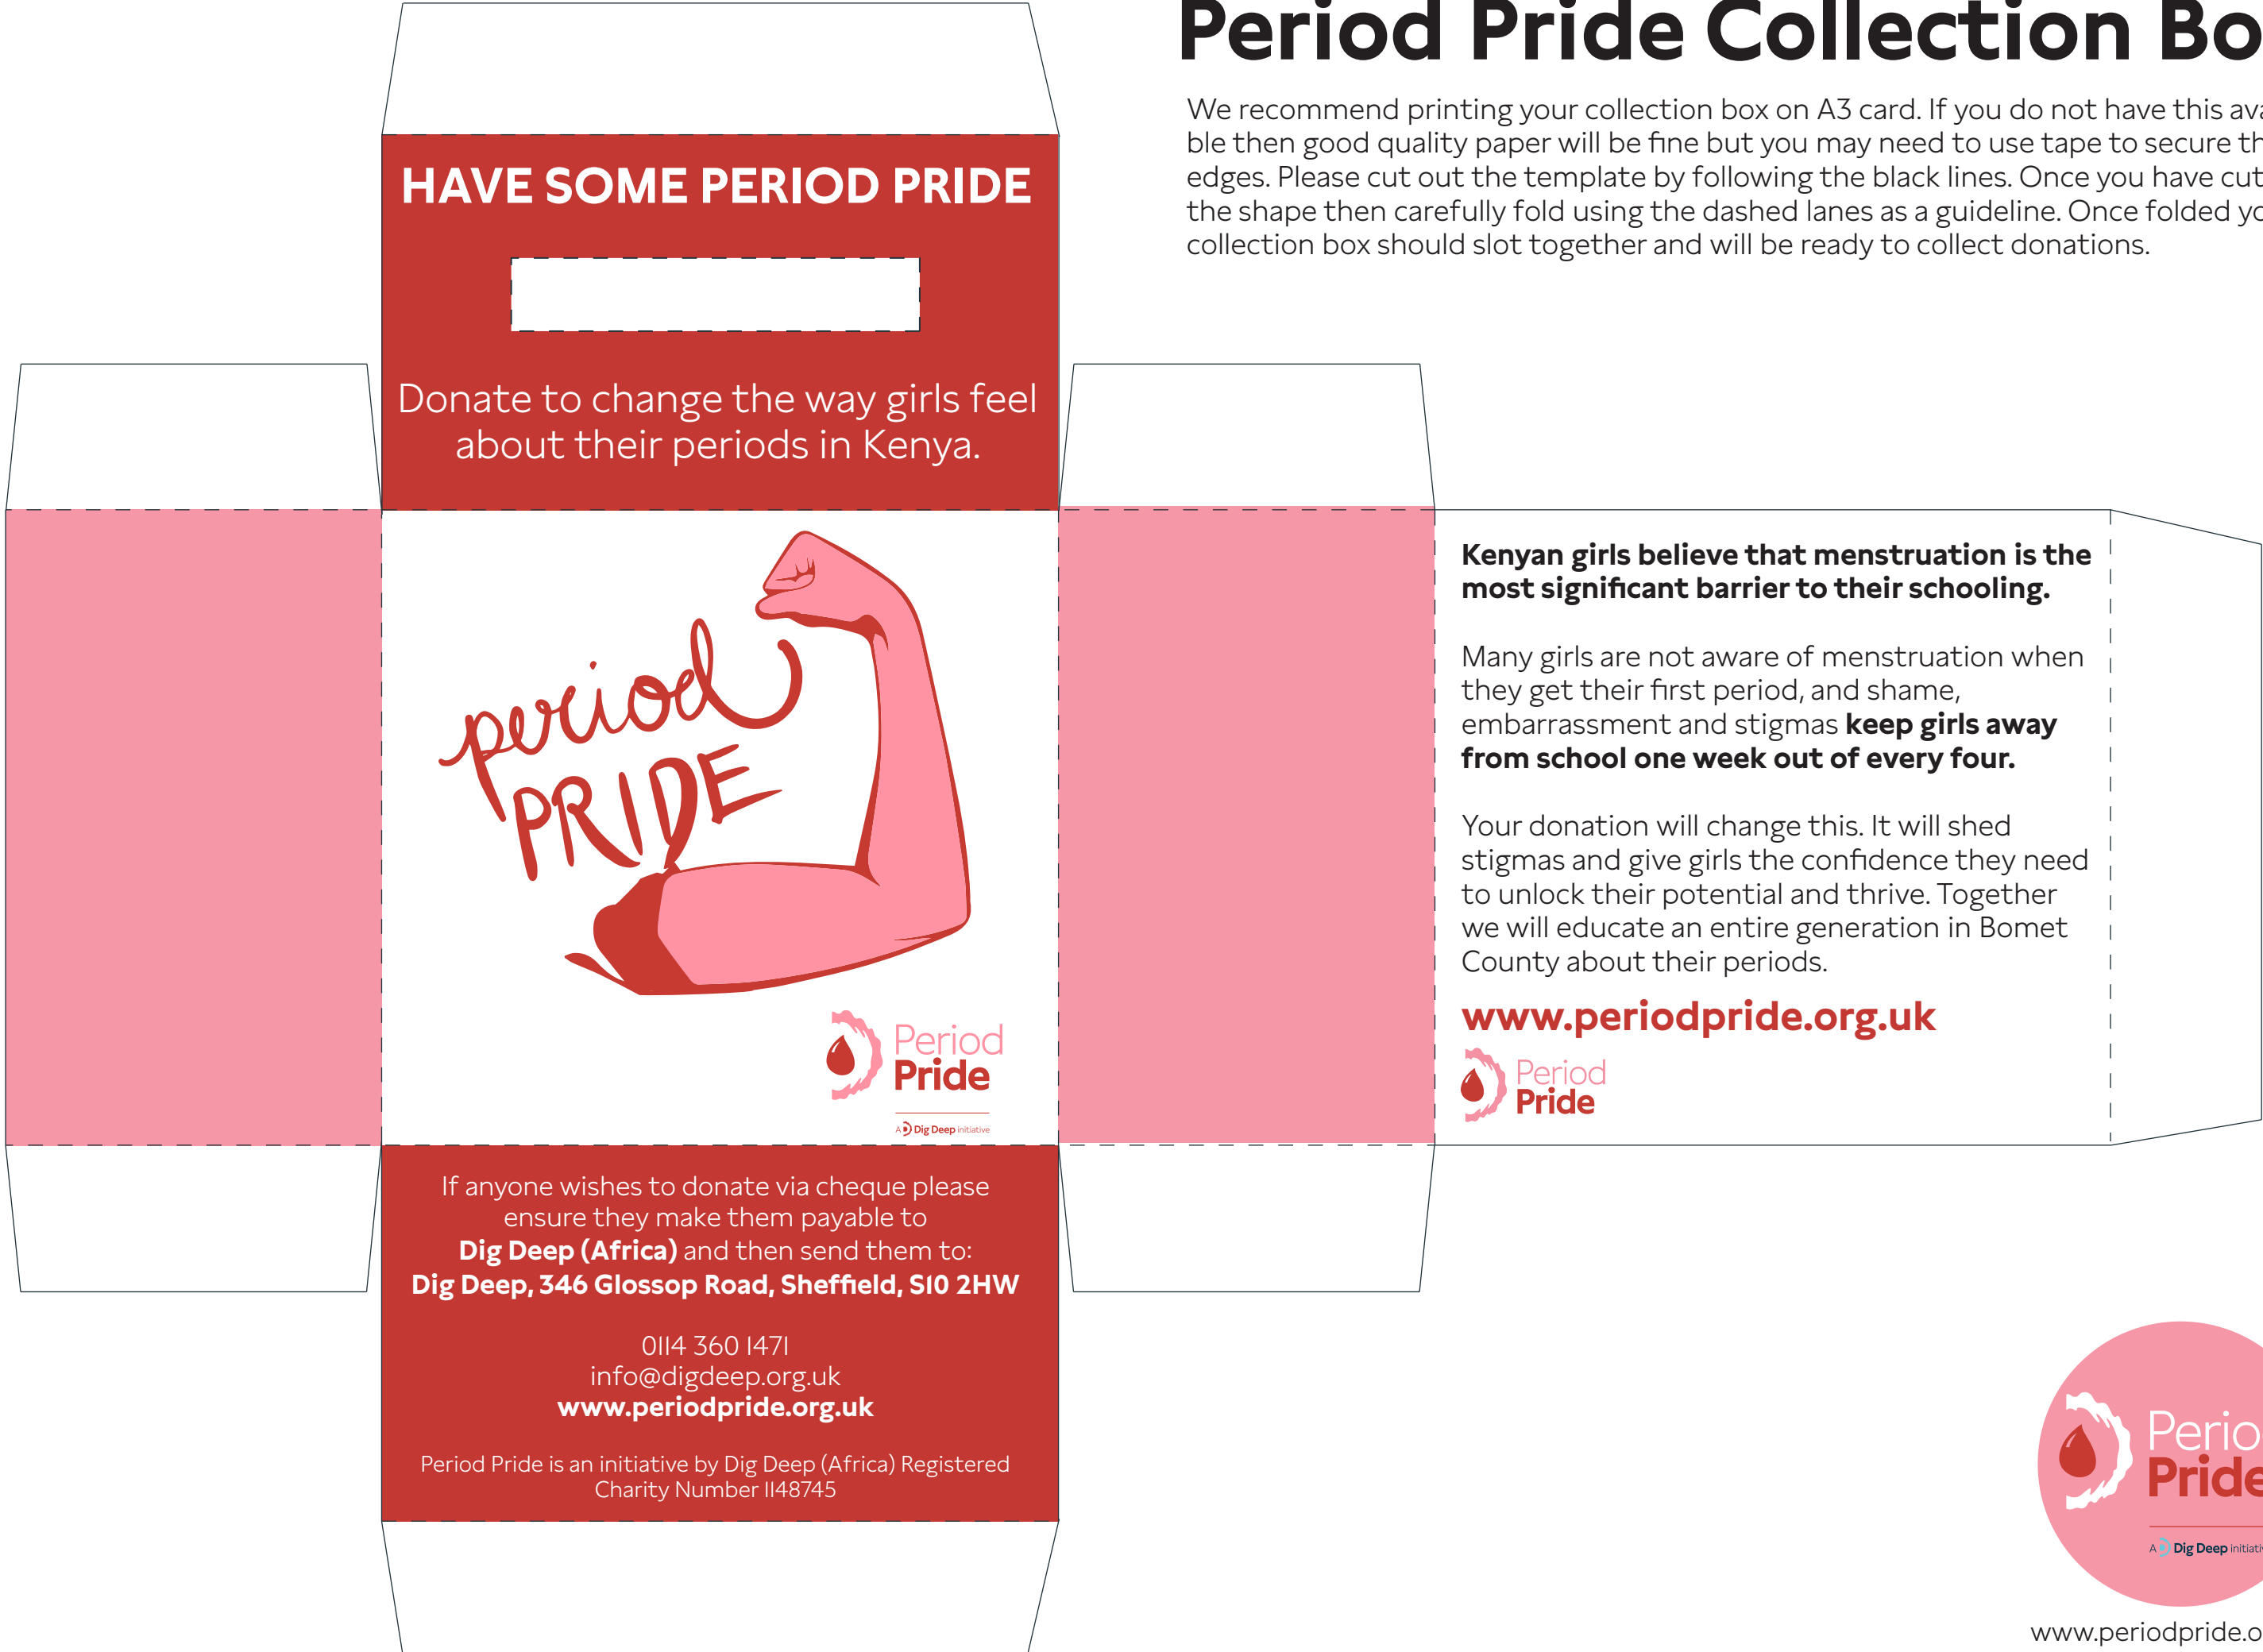

Period Pride Collection Box

We recommend printing your collection box on A3 card. If you do not have this available then good quality paper will be fine but you may need to use tape to secure the edges. Please cut out the template by following the black lines. Once you have cut out the shape then carefully fold using the dashed lanes as a guideline. Once folded your collection box should slot together and will be ready to collect donations.

HAVE SOME PERIOD PRIDE

Donate to change the way girls feel about their periods in Kenya.

If anyone wishes to donate via cheque please ensure they make them payable to **Dig Deep (Africa)** and then send them to: **Dig Deep, 346 Glossop Road, Sheffield, S10 2HW**

0114 360 1471
info@digdeep.org.uk
www.periodpride.org.uk

Period Pride is an initiative by Dig Deep (Africa) Registered Charity Number 1148745

Kenyan girls believe that menstruation is the most significant barrier to their schooling.